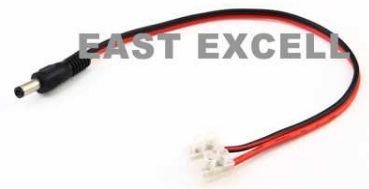

E-PC120

BNC Male Connector with terminal screws

E-CT5088

Pigtail Male plug
DC Plug: 12*2.1*5.5mm
PVC: red and black
Length of cable: 0.3m
30mm power wire

E-CT5089

Pigtail Female plug
DC Plug: 2.1*5.5*12mm
PVC: red and black
Length of cable: 0.3m
30mm power wire

E-DC300

DC Male plug with lead & connector
Leagth: 300mm
5.5*2.1mm DC male plug with lead

E-SP1-4H-2

1 to 4 Way Splitter/DC cord:
One end DC power jack to 4 way out terminal
block;heavy duty 20AWG

E-MP100

Microphone with power
Low noise, high-fidelity
Frequency: 100-5500Hz
Bug range: 30m2

E-SP1-2H

1 to 2 way splitter/DC cord
One end DC power jack to 2way out end DC
plug
5.5*2.1*12mmmm
Heavy duty 20AWG; 45cm

E-SP1-4H

1 to 4 way splitter/DC cord
One end DC power jack to 2way out end DC
plug
5.5*2.1*12mmmm
Heavy duty 20AWG; 45cm

E-SP1-8H

1 to 8 Way Splitter/DC cord:
One end DC power jack to 8 way out terminal
block;heavy duty 20AWG